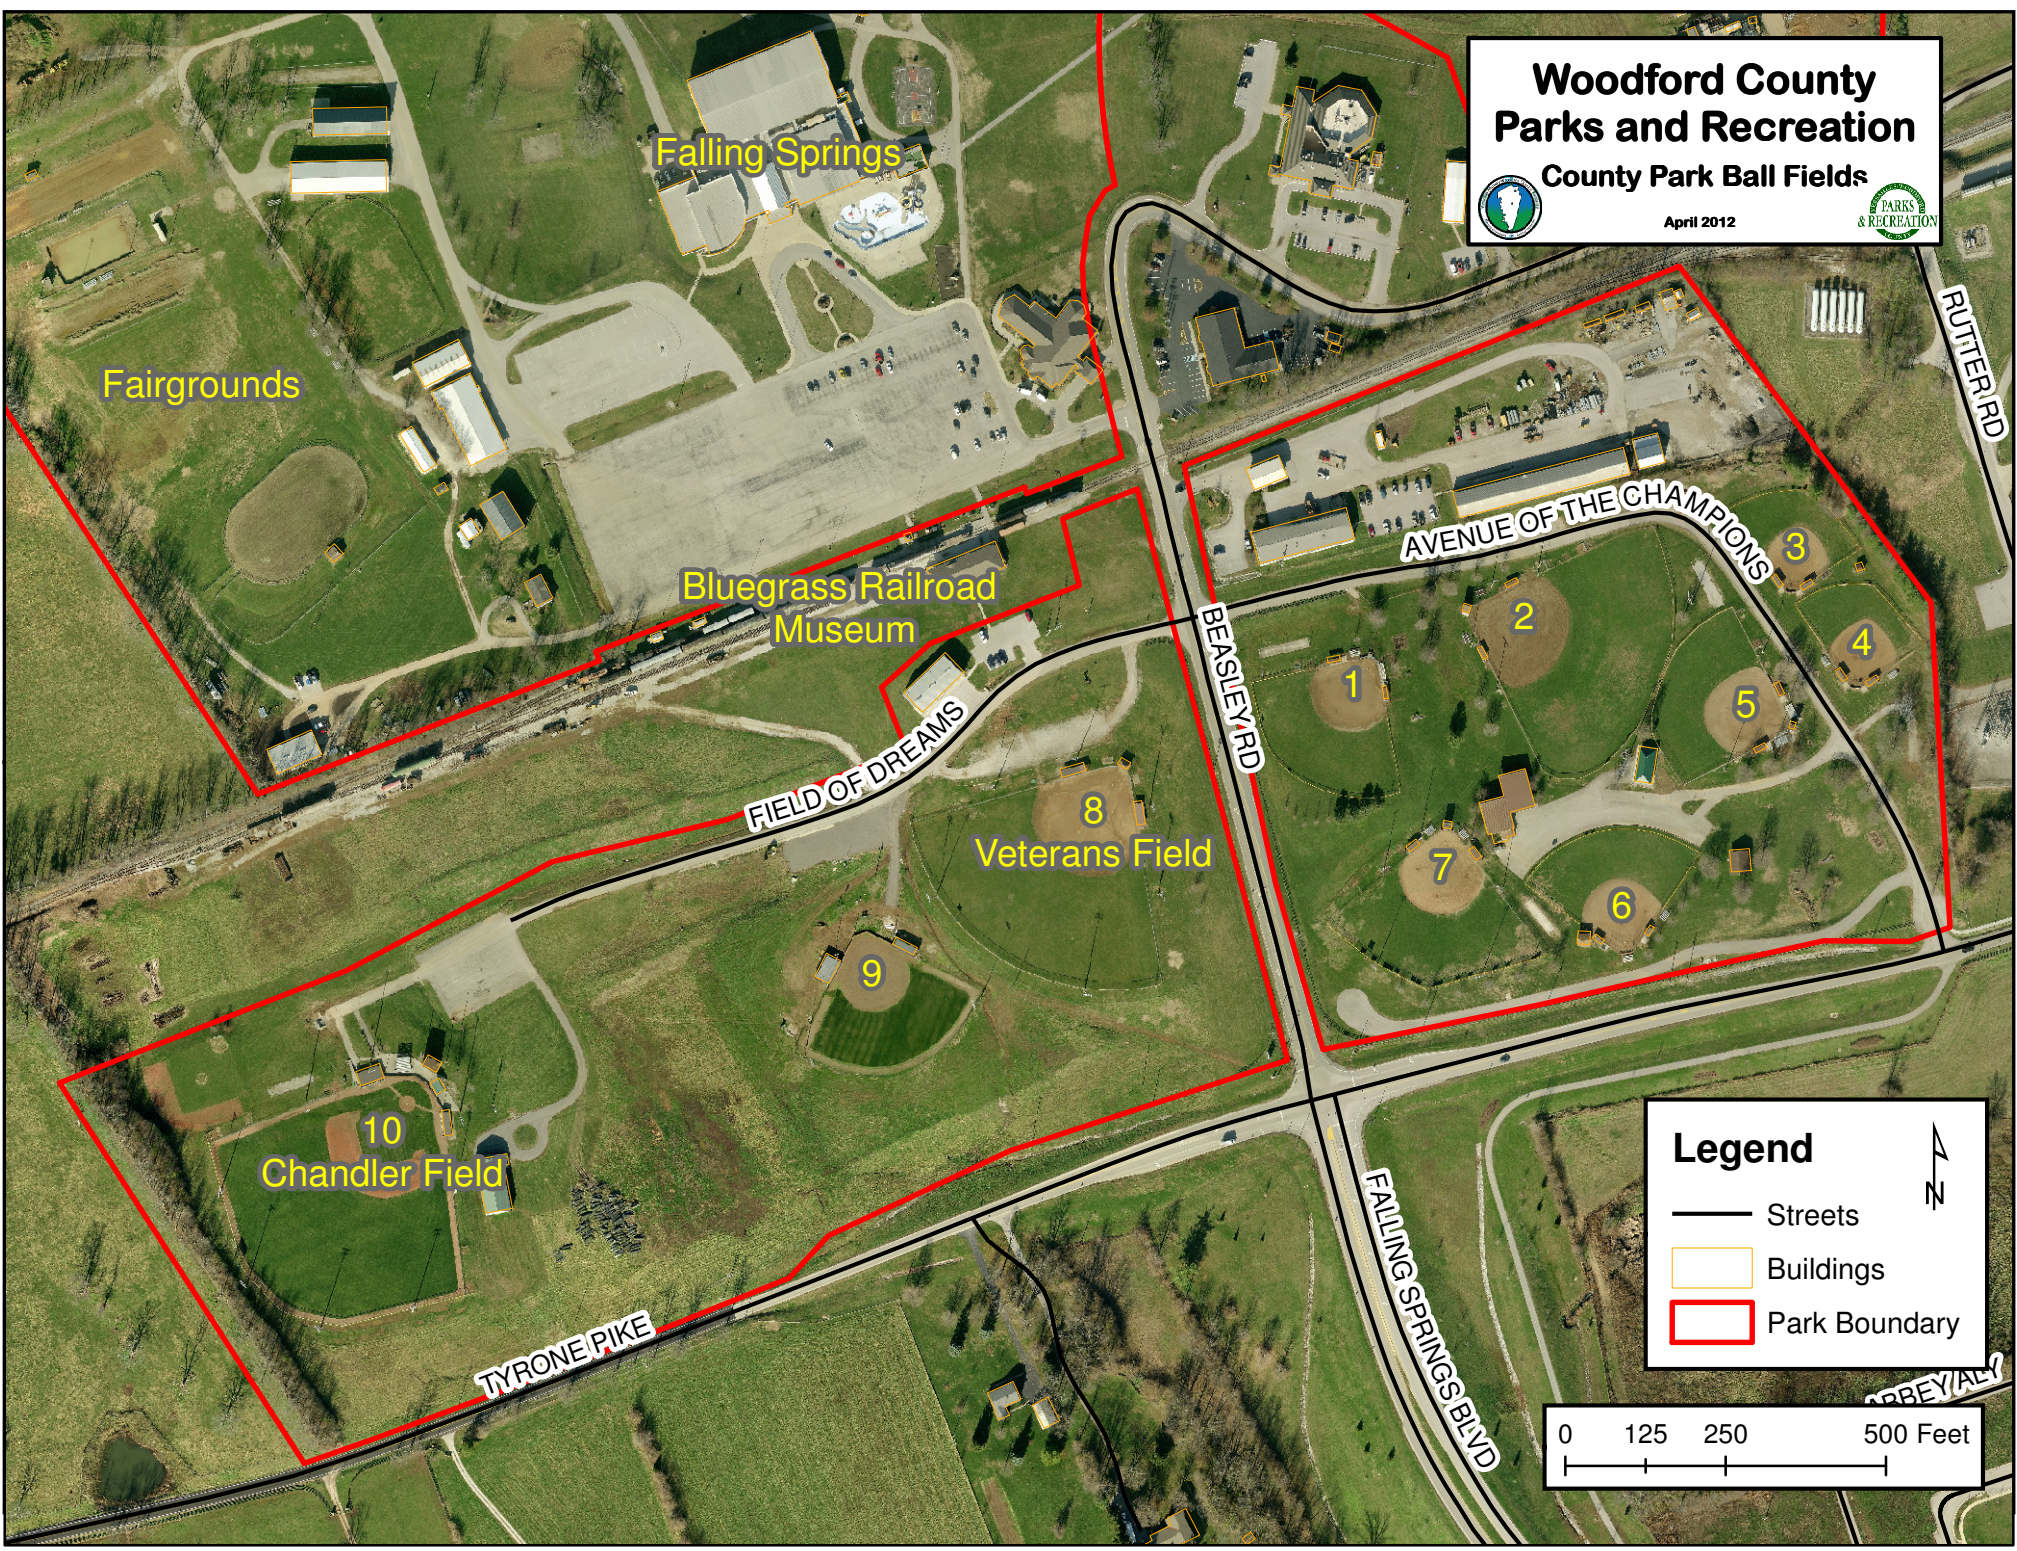

**Woodford County  
Parks and Recreation**  
County Park Ball Fields  
April 2012

Fairgrounds

Falling Springs

Bluegrass Railroad  
Museum

FIELD OF DREAMS

8  
Veterans Field

10  
Chandler Field

TYRONE PIKE

BEASLEY RD

AVENUE OF THE CHAMPIONS

1

2

3

4

5

7

6

FALLING SPRINGS BLVD

RUTHER RD

**Legend**

-  Streets
-  Buildings
-  Park Boundary