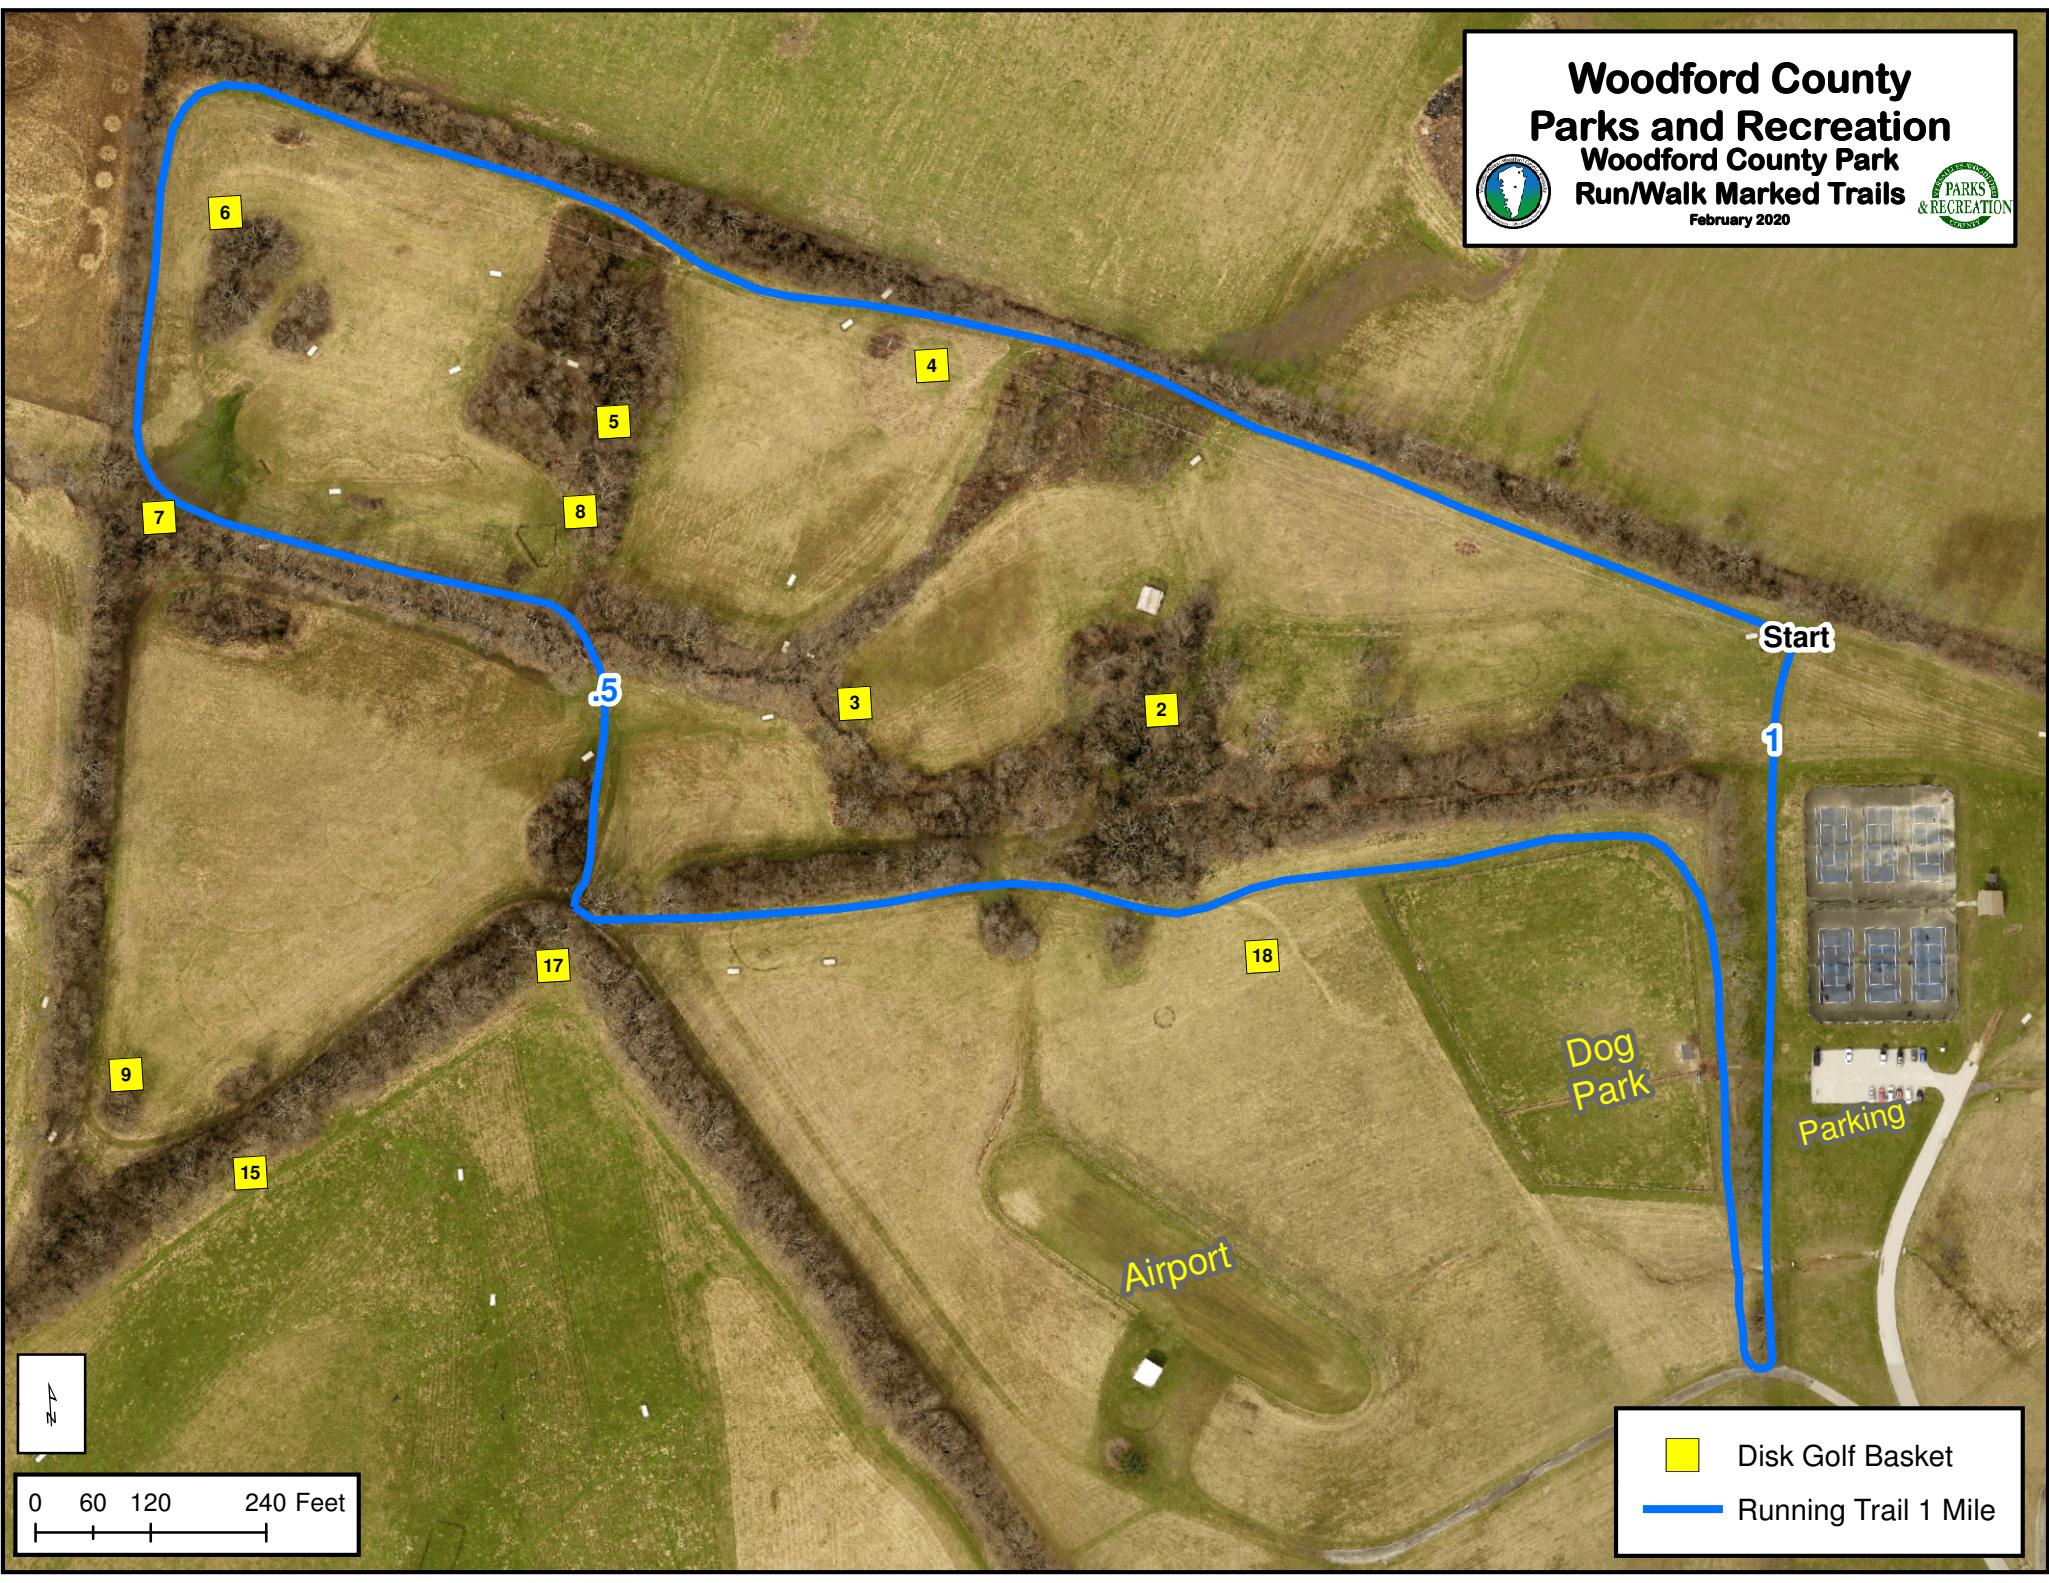

Woodford County Parks and Recreation Woodford County Park Run/Walk Marked Trails

February 2020

Start

1

5

4

5

8

7

6

3

2

17

18

9

15

Dog Park

Parking

Airport

42

-  Disk Golf Basket
-  Running Trail 1 Mile