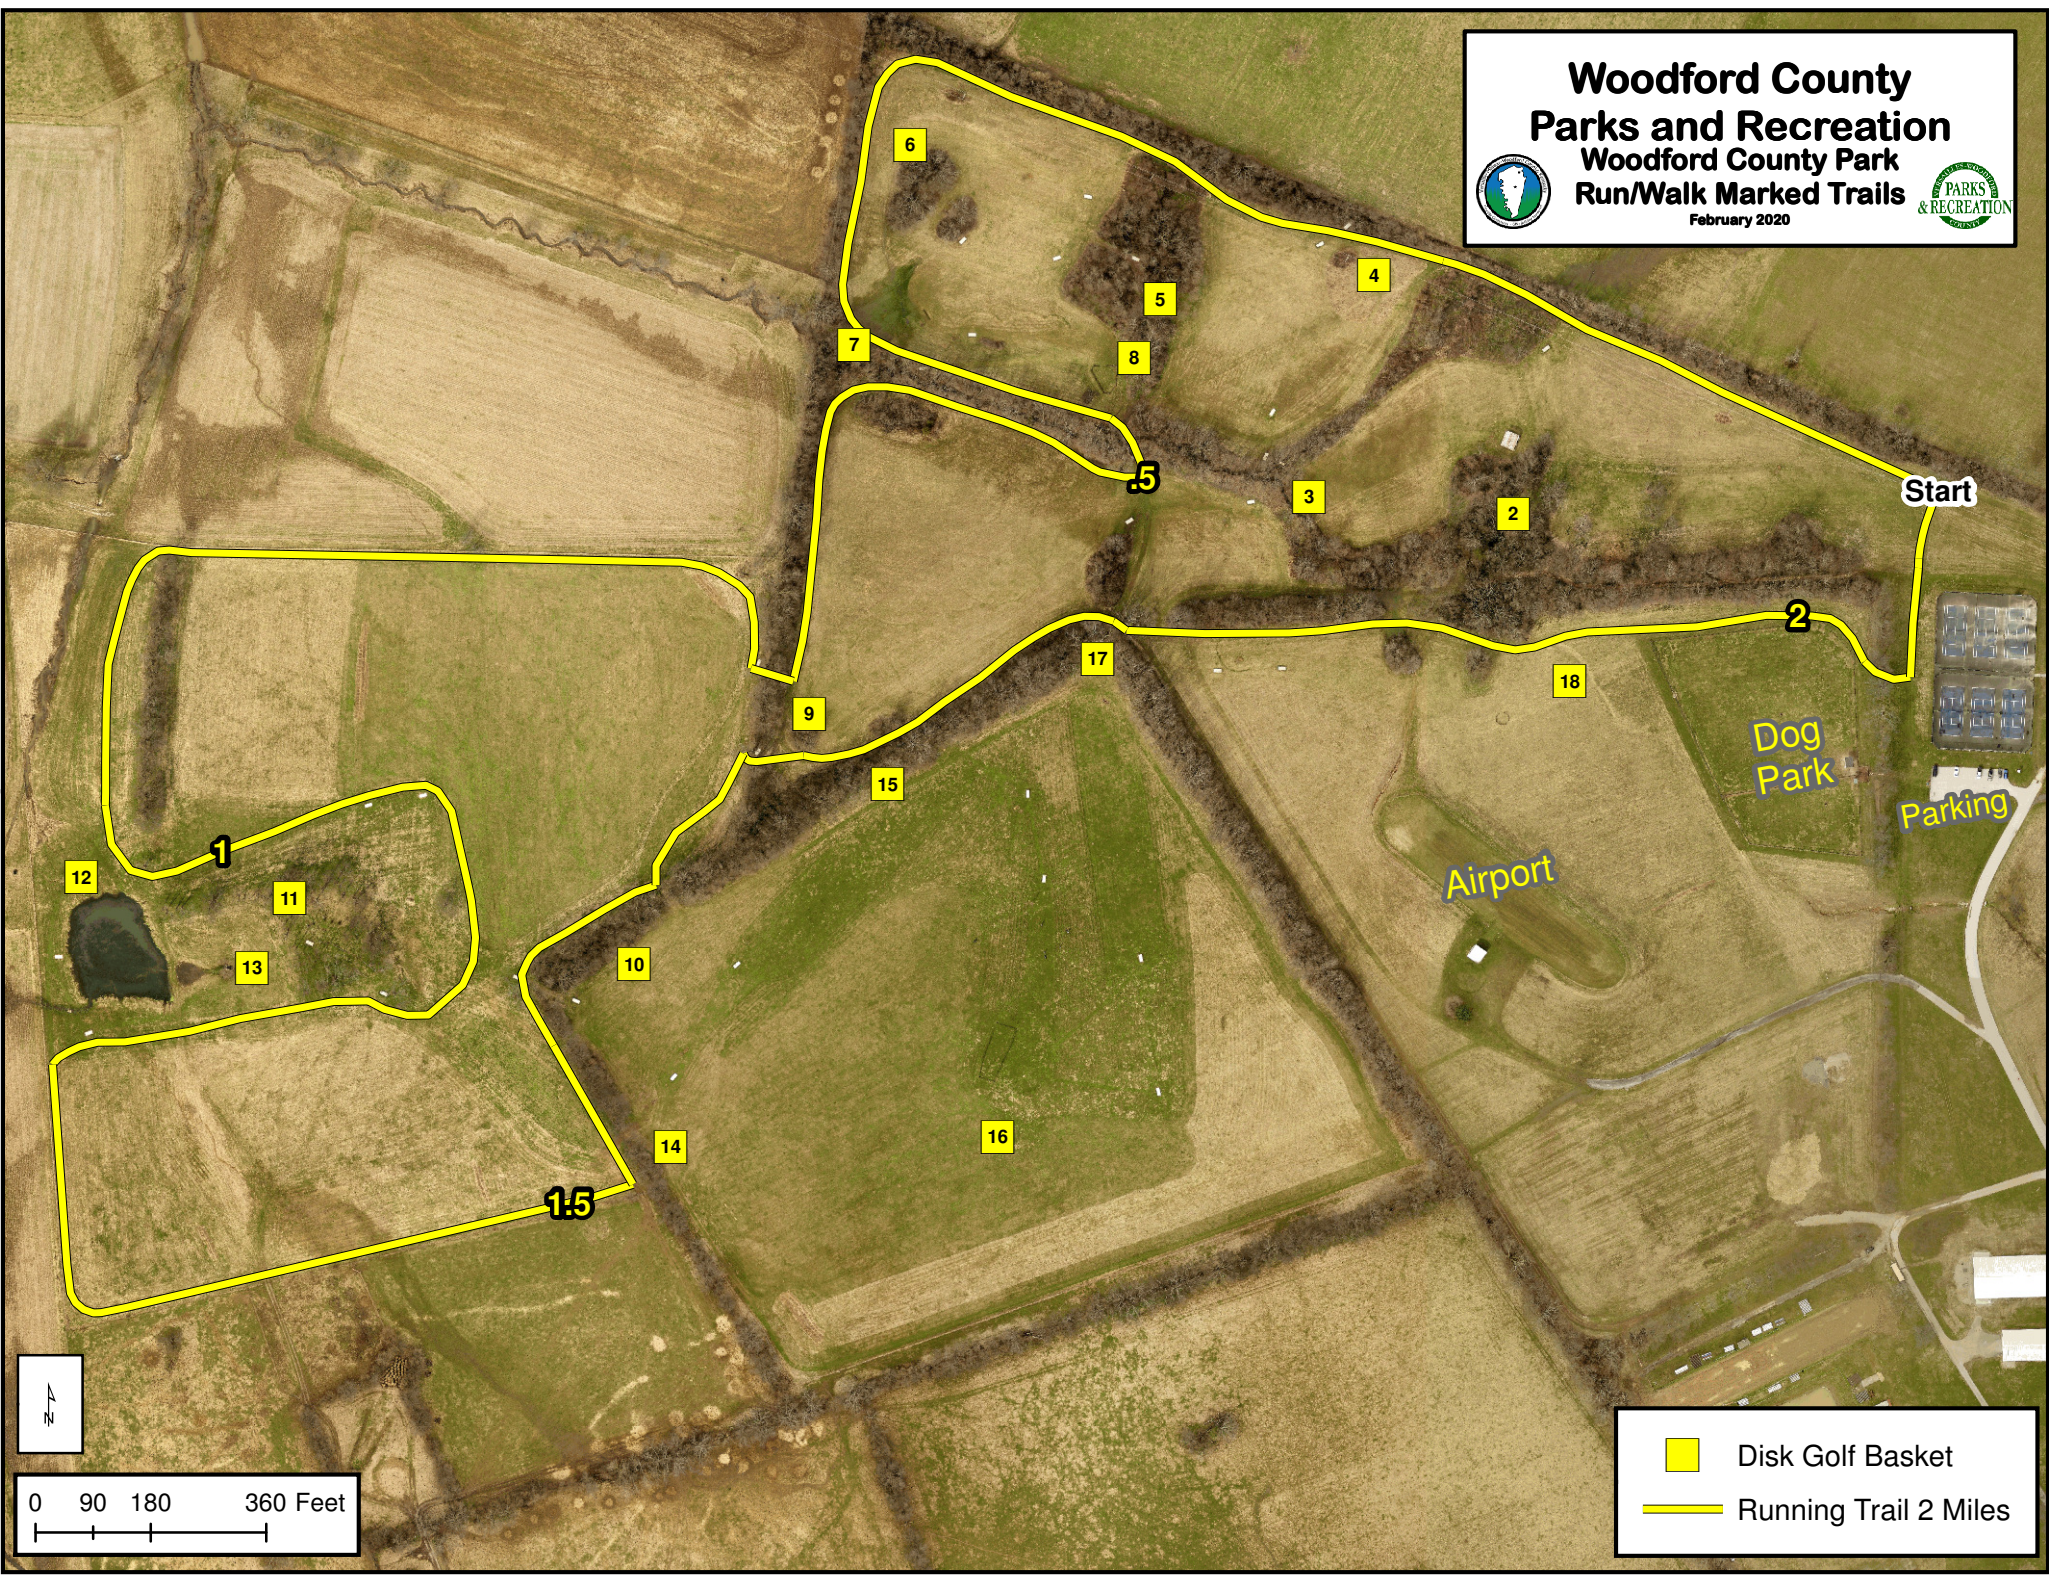

Woodford County Parks and Recreation Woodford County Park Run/Walk Marked Trails

February 2020

Start

Dog Park

Parking

Airport

4-7

-  Disk Golf Basket
-  Running Trail 2 Miles