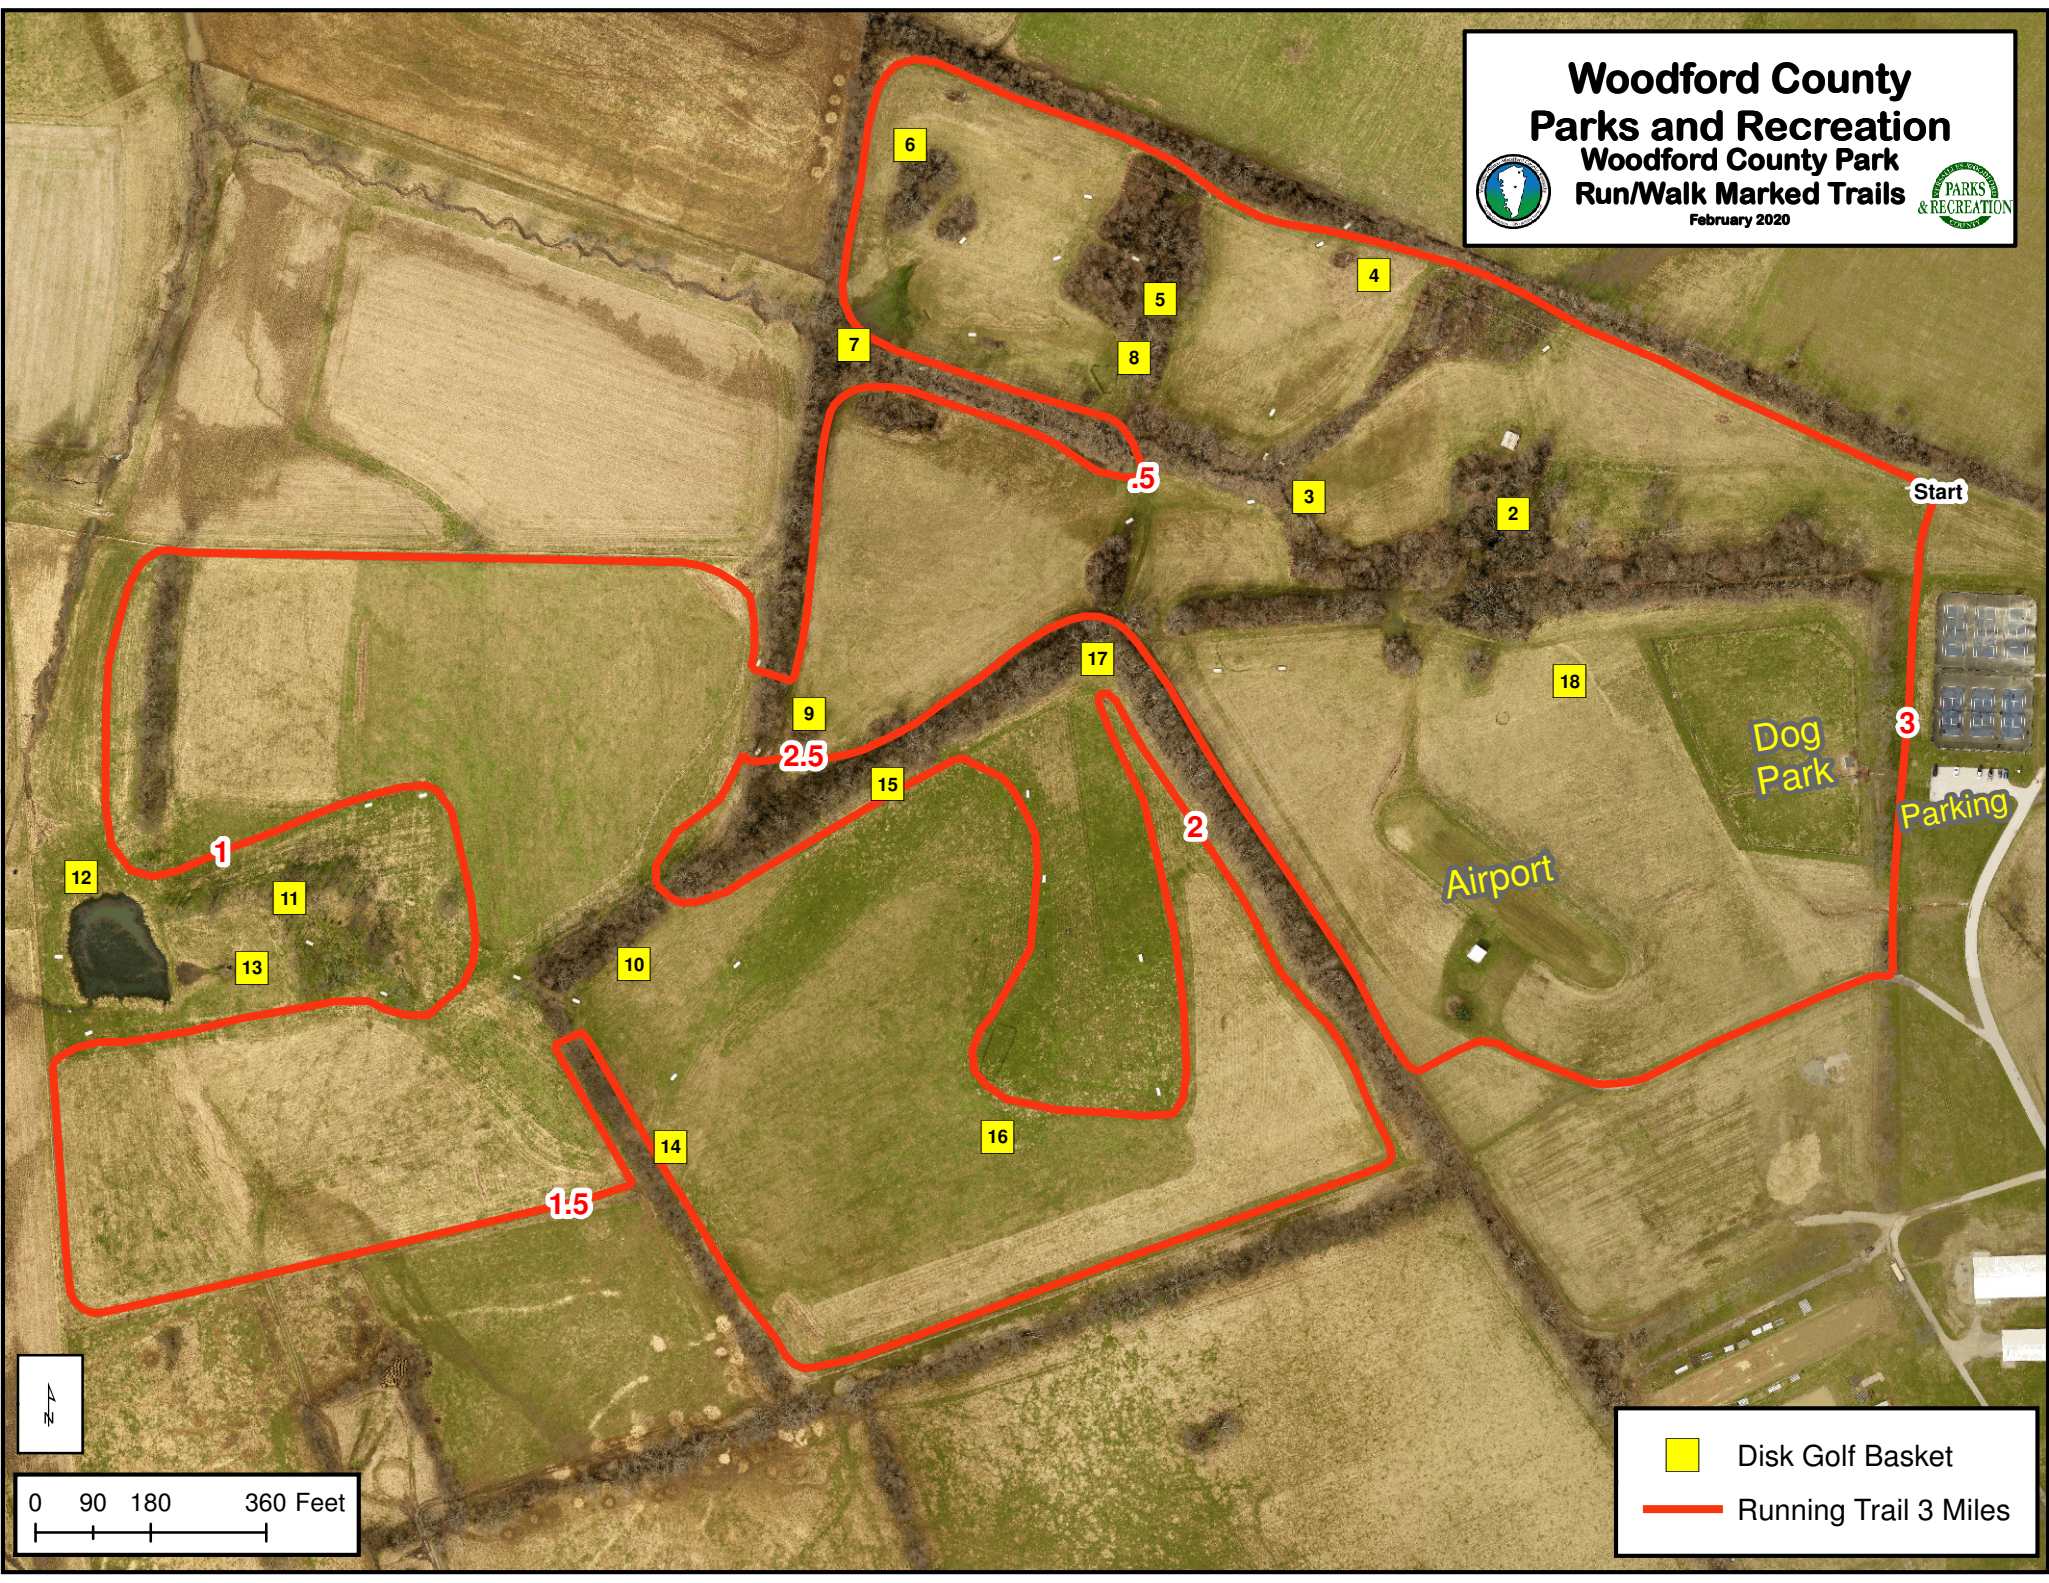

Woodford County Parks and Recreation Woodford County Park Run/Walk Marked Trails

February 2020

Start

Dog Park

Airport

Parking

-  Disk Golf Basket
-  Running Trail 3 Miles

North Arrow

0 90 180 360 Feet